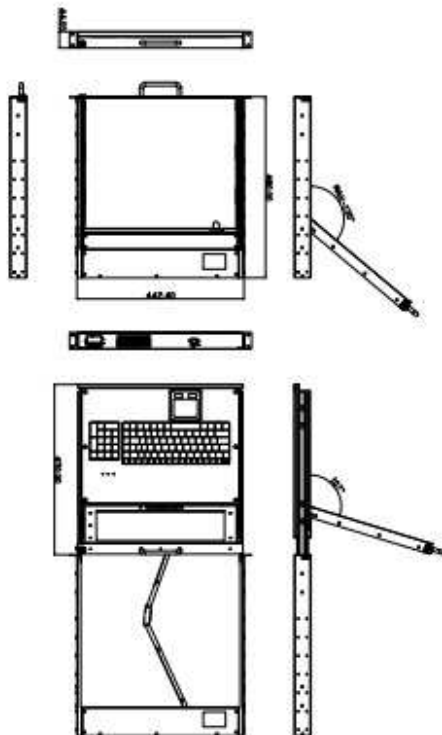

# K1U-TFT Drawer

1U, SINGLE SLIDE RAIL  
17", 19" LCD KEYBOARD DRAWER

## Features

- 1U, Single Rail, built-in A-grade 17" or 19" TFT LCD
- Built-in LCD Monitor, keyboard and touchpad
- USB or PS2 interface for connecting to PC ports
- Includes a key-locking mechanism to prevent unauthorized access
- 104-key industrial keyboard with touch pad
- Provides up to 130-degree monitor rotation for viewing flexibility
- Built-in rail self-locking device
- Tempered glass protect LCD screen

## Specification

Model No	K1U-TFTIV	K1U-TFTV
Ports switch	VGAD-Sub 15 pin, USB or PS/2 keyboard Mouse	
Drawer Design	1U, Single Slide Rail self-locking device	
Weight	12 kgs	
Dimension	442.4 x 44 x 480 mm (W x H x D)	
Power Supply	Built-in 60W, 90~264VAC, Operating Temp: -20~70°C	
Construction	Heavy-duty steel	
Keyboard	104-key industrial keyboard with touchpad Option KB: CH, FR, GR, KR, RU, SP, UK, US	
Protection	Tempered glass protect LCD screen	
Physical Security	Key locking Mechanism	
Power Consumption	3 watts stand-by, 25 watts in-use	
Temperature	Operation: 0 ~ 50°C Storage: -20 ~ 60°C	
Approvals	CE, FCC class A, RoHS	

## LCD Display

Size	17"	19"
Resolution	1280 x 1024	1280 x 1024
Contrast Ratio	1000 : 1	1000 : 1
Viewing angle	170(H)/160(V)	170(H)/160(V)
Display Colors	16.7M	

USB KVM Cable

PS2 KVM Cable